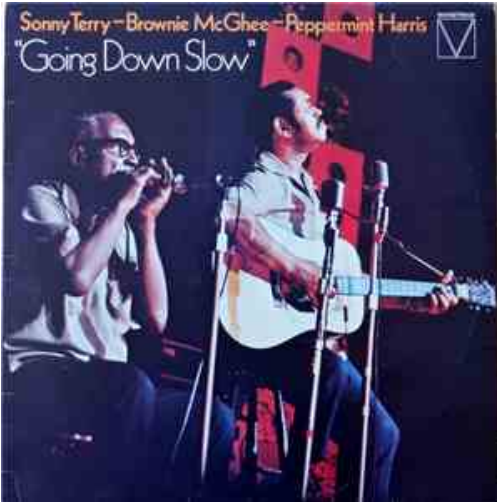

Sonny Terry **Going Down Slow** mp3, flac, wma

DOWNLOAD LINKS (Clickable)

Genre: Blues

Album: Going Down Slow

Country: Australia

Released: 1974

MP3 version RAR size: 1870 mb

FLAC version RAR size: 1702 mb

WMA version RAR size: 1736 mb

Rating: 4.9

Votes: 543

Other Formats: MP2 ASF MOD AIFF DTS RA AA

Tracklist

- A1 -Sonny Terry & Brownie McGhee Key To The Highway
- A2 -Sonny Terry & Brownie McGhee Going Down Slow
- A3 -Sonny Terry & Brownie McGhee Pawn Shop Blues
- A4 -Sonny Terry & Brownie McGhee Bulldog Blues
- A5 -Sonny Terry & Brownie McGhee Bicycle Boogie
- B1 -Sonny Terry & Brownie McGhee Ease My Worried Mind
- B2 -Sonny Terry & Brownie McGhee I Believe
- B3 -Sonny Terry & Brownie McGhee C.C. Rider - Where Did She Go
- B4 -Peppermint Harris Lord Have Mercy
- B5 -Peppermint Harris Sweet Happy Home